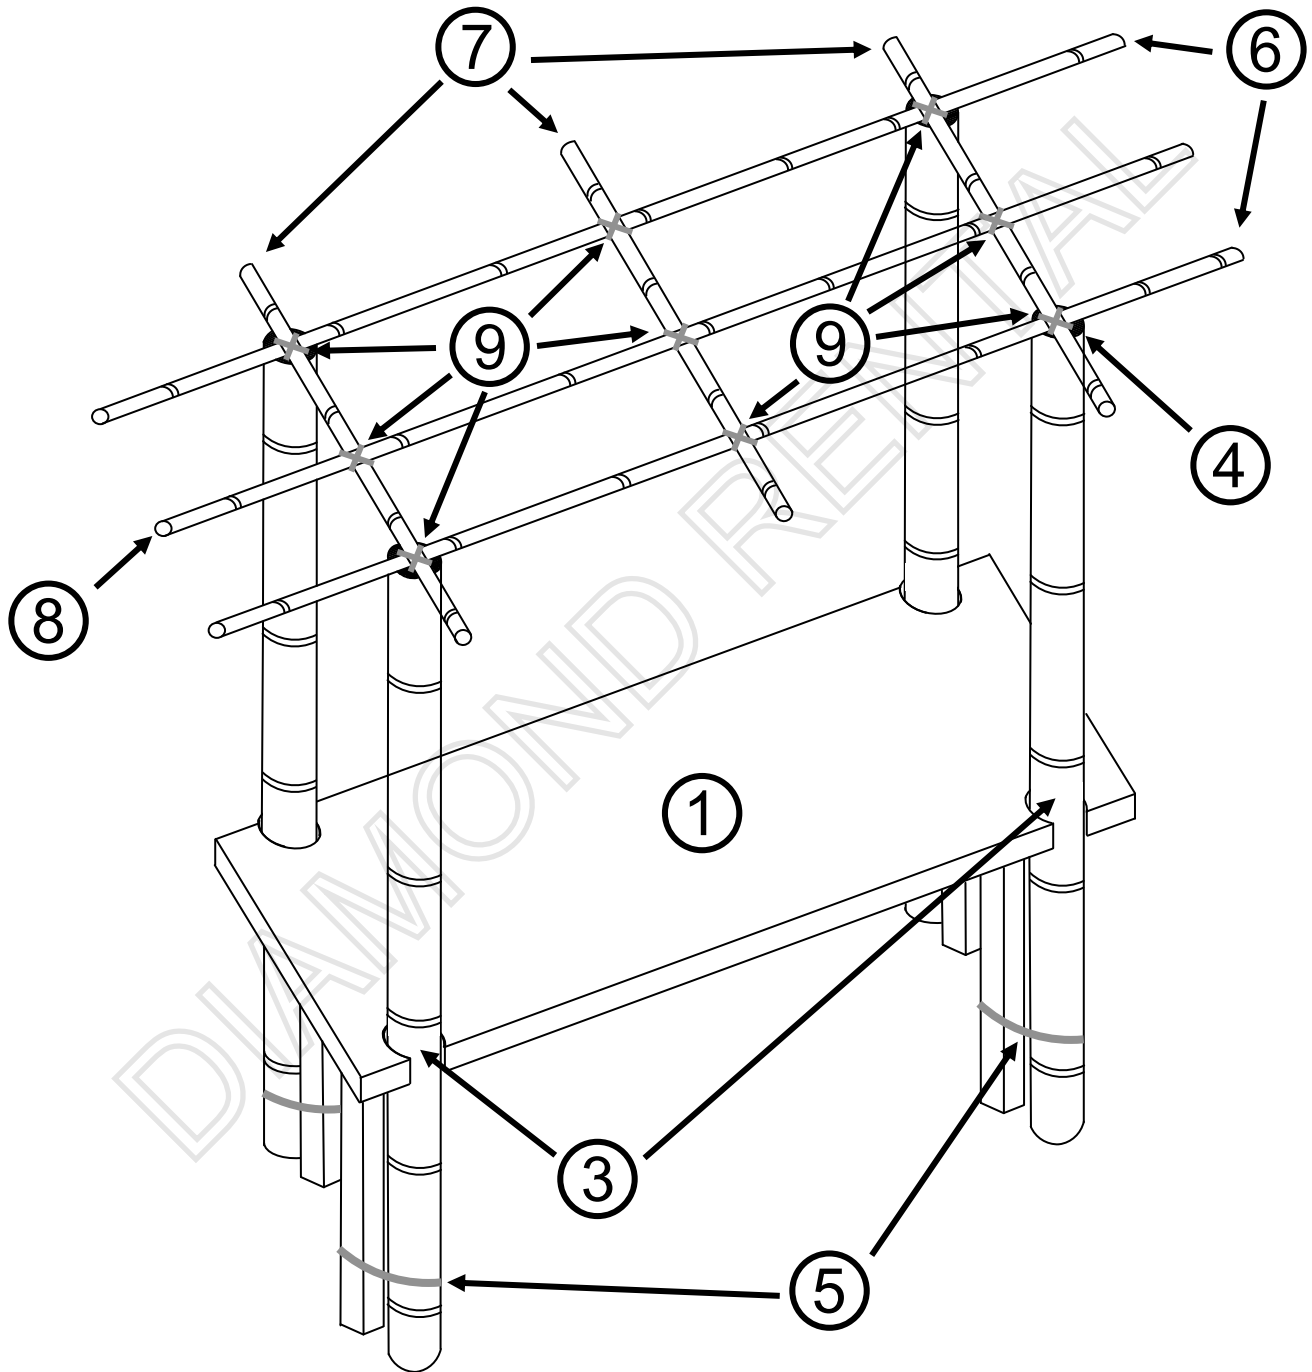

**DIAMOND
RENTAL**

Parties · Tents · Events

LUAU TIKI HUT Steps 1-9

Volume # 2013-A

Document Property of Diamond Rental ©