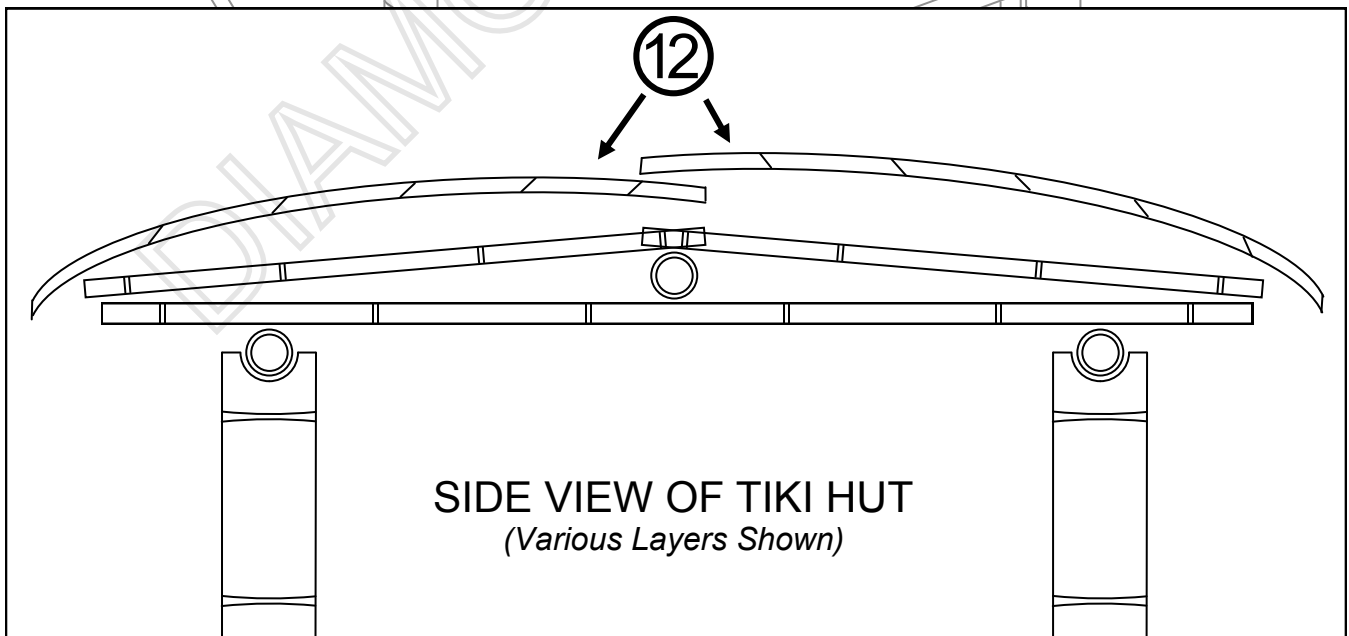

OGDEN
1639 South 1900 West
801-393-5353

SET-UP INSTRUCTIONS

1. Set-up banquet table with custom cut holes for the legs.
2. If using an optional linen, it is recommended to install now.
3. Slide the four bamboo legs into the custom cut holes in the table, with the flat ends on the floor and the grooved ends pointing up.
4. Swivel the legs so that the groove is parallel to the table.
5. Zip-tie the bamboo legs to the table legs.
6. Place two 8.5' bamboo roof poles on top of the legs, parallel to the table.
7. Place the three 3.5' bamboo roof poles on top of the larger roof poles, one near each end and one across the middle.
8. Place the last 8.5' bamboo roof pole on top of the three short roof poles, parallel to the two 8.5' poles.
9. Zip-tie the nine points where the roof poles intersect.
10. Expand the two (2) pieces of bamboo lattice to the desired length and place lengthwise on top of the roof poles (parallel to the table).
11. Zip-tie the expanded lattice bamboo pieces to the bamboo roof poles.
12. Lay the four large thatch roof pieces across the top of the expanded lattice bamboo.

**DIAMOND
RENTAL**

Parties · Tents · Events

LUAU TIKI HUT Steps 1-9

Volume # 2013-A

Document Property of Diamond Rental ©

SIDE VIEW OF TIKI HUT
(Various Layers Shown)