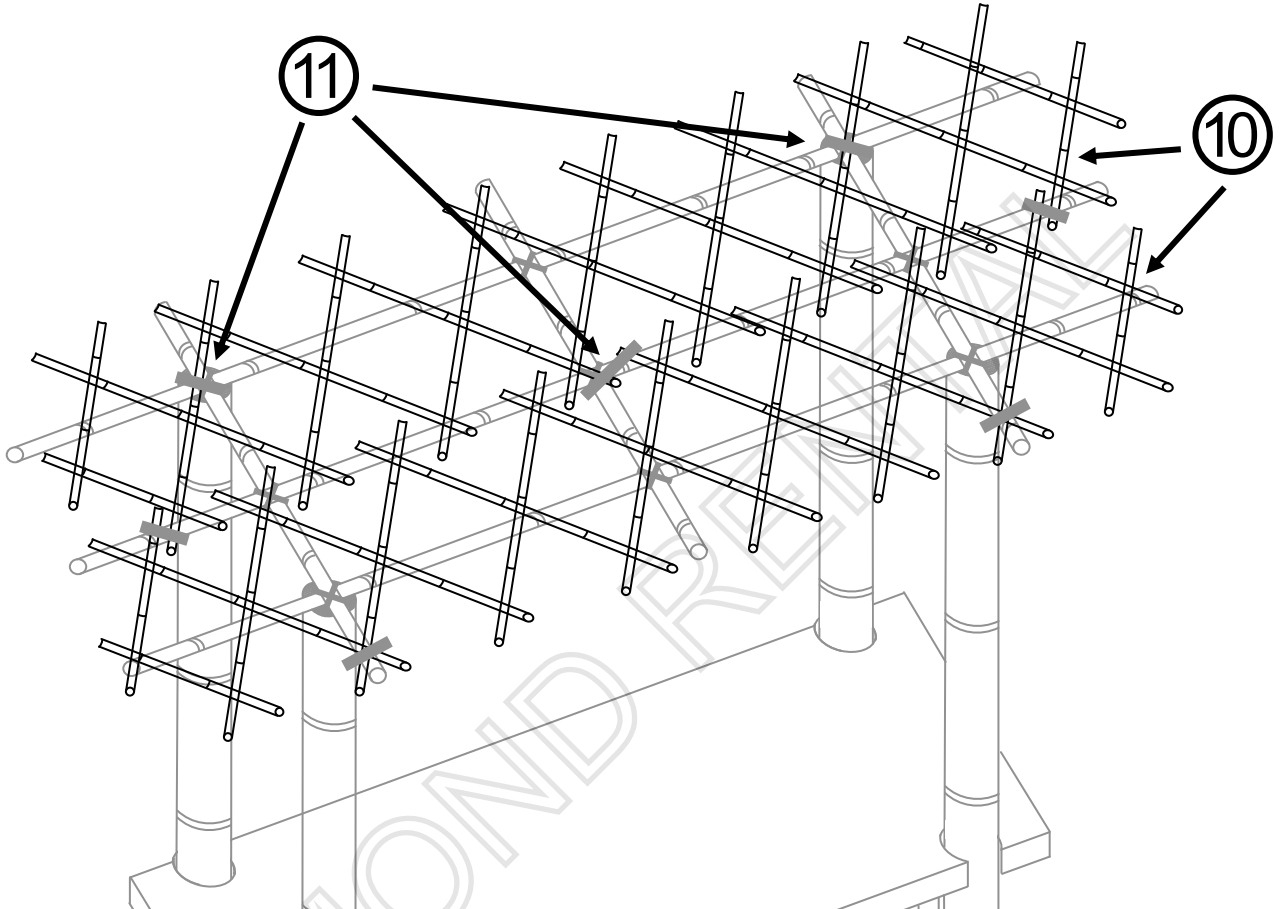

SIDE VIEW OF TIKI HUT
(Various Layers Shown)